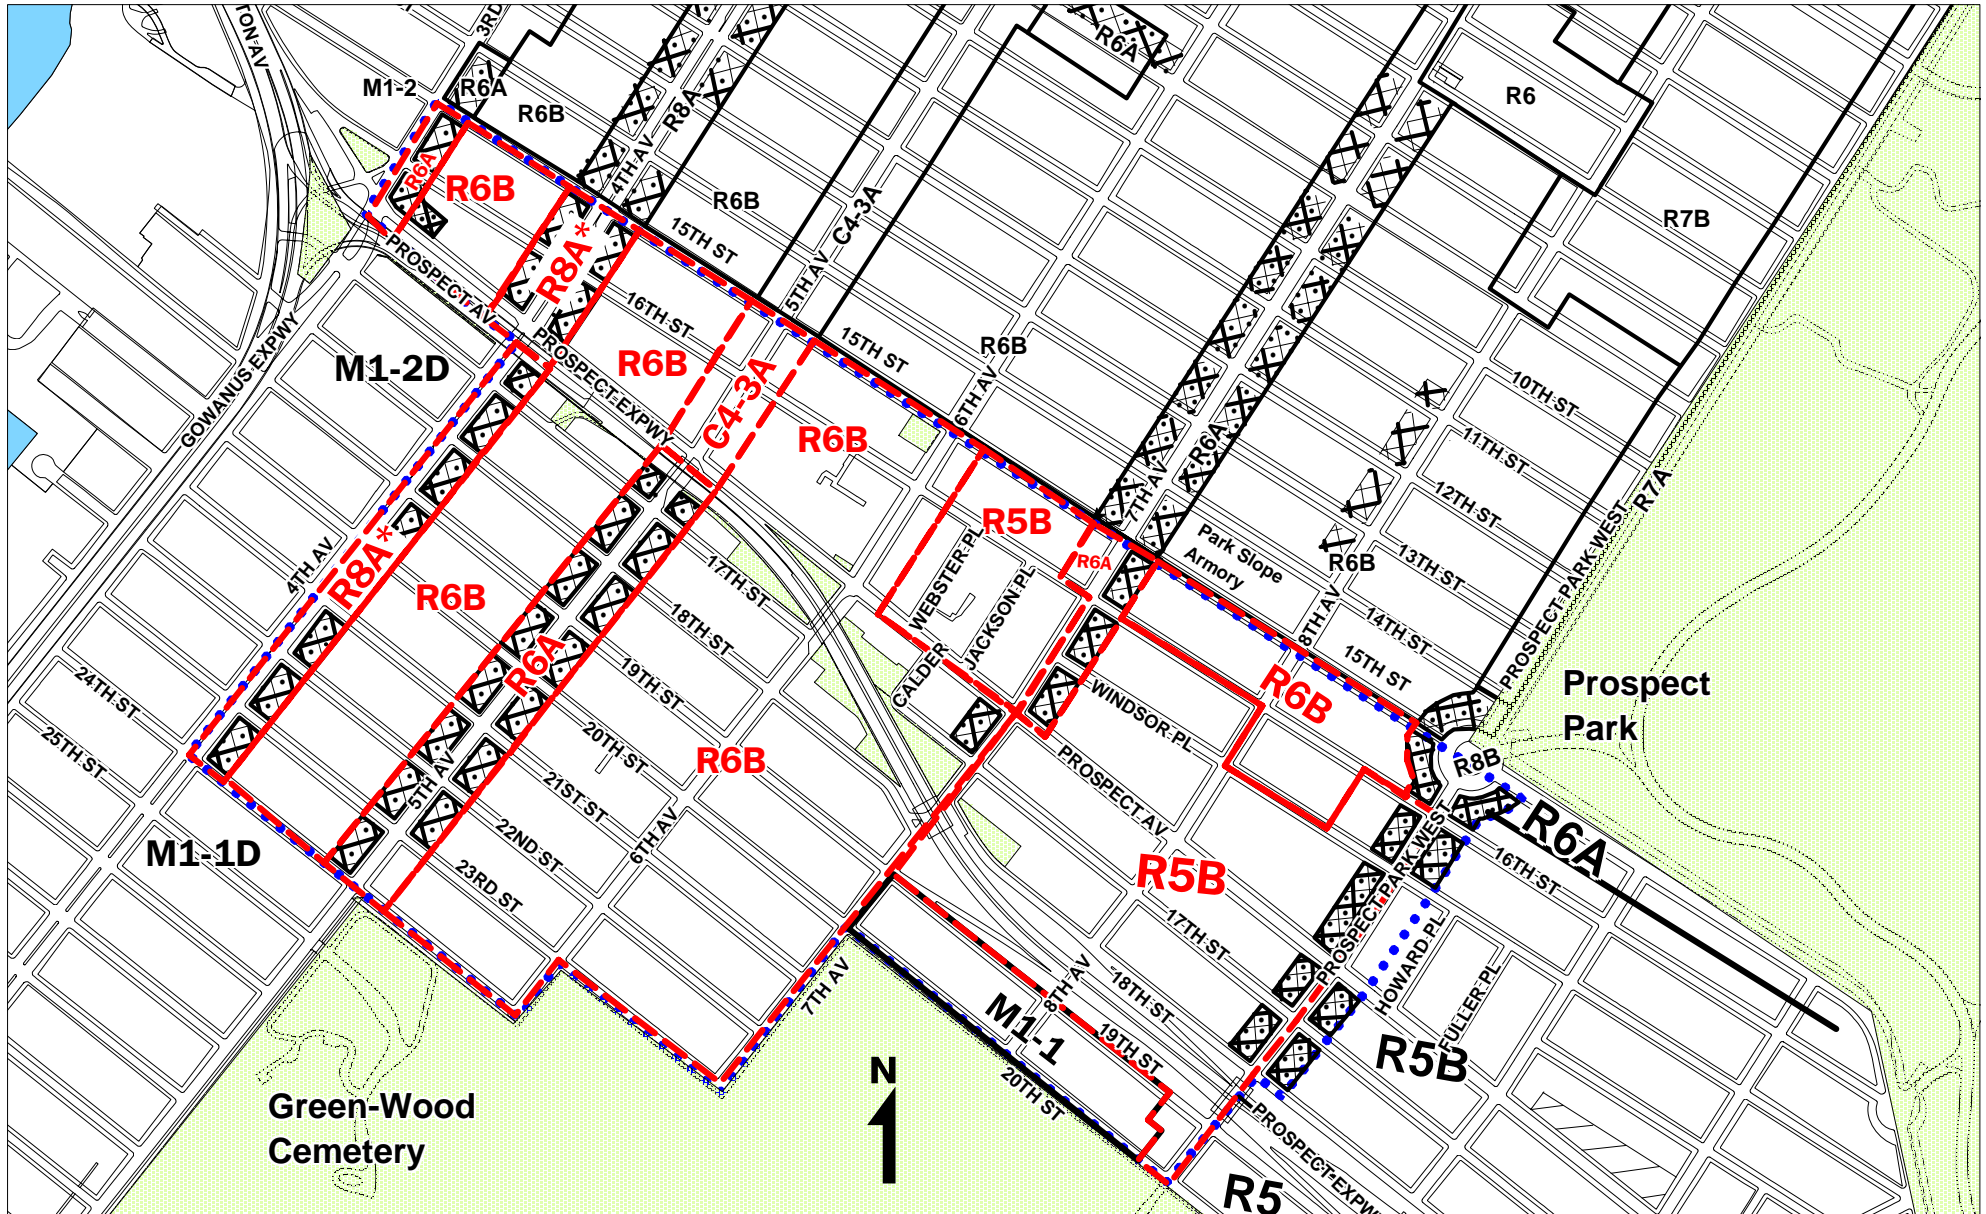

# South Park Slope Zoning Map Change

## Proposed Zoning

- ..... Rezoning Area boundary
- - - - - Proposed District
-  C2-4 Overlay

R8A\* Proposed R8A District  
with Inclusionary Housing Program